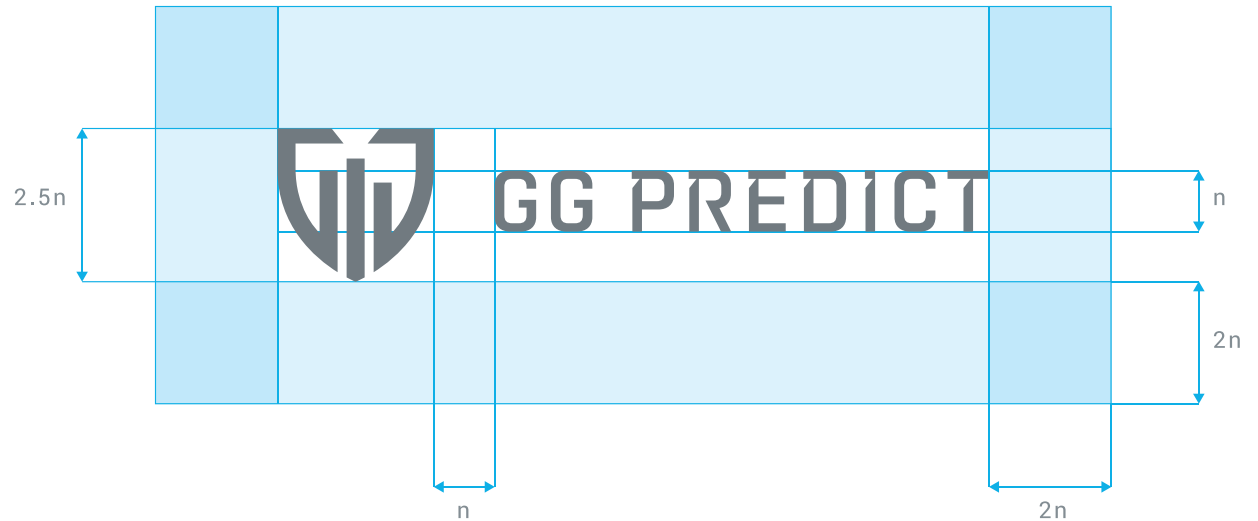

GG PREDICT

Brand Book.

Origin of the mark

The GG Predict logo consists of a signet and the accompanying logotype.

The GG Predict logotype represents the symbol a bar chart, inscribed in the shape of a shield. In addition, the shield also contains two G's facing each other.

The modular grid determines the basic proportions and sizes in the construction of the sign graphic.

The grid construction module is a square with a side equal to $\frac{1}{6}$ of the vertical thickness of the signet post.

Protective field

The protection field defines the area around the sign, in which no other form of graphic design like and the text should not be included.

The GG Predict protection area designates a square with a side equal to **2n**, corresponding to double the height of the logotype.

If the signet itself is used, the protection area is determined by a square with a side equal to **n**.

Colouring

The GG Predict color palette is made up of a set of the vibrant shades of blue combined with a cool, subdued gray.